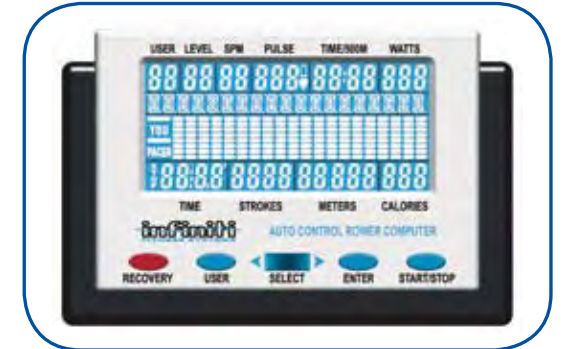

INFINITI R88 AND R99 ROWER

The R88 Rower is ideal for the whole family. It's easy to use and has adjustable resistance, so workouts can be customised for each user. Features include:-

- Air Resistance System Combined with 6 Extra Levels of Magnetic Resistance
- Unique Clutch System
- Built in Heart Rate Receiver
- Angled Foot Rests with Straps
- Adjustable Air Vents
- Non-slip End Cap
- Exclusive Full Circle with Life Coverage Warranty

Extendable Computer Arm

Max User Weight: **130kg**
Shipping Weight: **32kg**
Foot Print: **168x40cm**

SPECIFICATIONS

R88 / R99
Rower

The R99 Rower is designed with the Intermediate to Advanced user in mind. It has many of the features & programmes found on Club models such as Pacer, Heart Rate Control and Interval Training within the convenience of your own home. Features include:-

- Fully Controlled Air Mag Resistance System
- Unique Clutch System
- 12 Auto Controlled Programmes
- Dual Colour Backlit Computer
- Built in Heart Rate Receiver
- Includes Chest Strap
- Angled Foot Rests with Straps
- Adjustable Air Vents
- Non-slip End Cap
- Exclusive Full Circle with Life Coverage Warranty

Max User Weight: **130kg**
Shipping Weight: **32kg**
Foot Print: **168x40cm**

SPECIFICATIONS

Candice Falzon
Candice Falzon
Australian Ironwoman

INFINITI R100 APM ROWER

The R100 Premier Rower is rated semi commercial. For those who are serious rowers used to the best or a small gym . The premier range represents superior value:-

Max User Weight **140 kg**
Shipping Weight **46 kg**
Foot Print **210 x 57cm**

SPECIFICATIONS