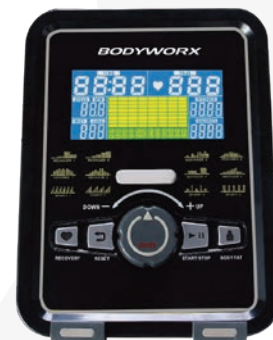

CARDIO

Upright Bikes

iConsole+ APP

UPRIGHT BIKE

Product Code: ABX600

Key Features

Resistance:	32 Levels Auto Tension	Cranks:	3 Piece Crank
Console:	Backlit LCD display which show Time, Speed, Distance, Calories, RPM & Pulse	Pedals:	Two-tone big Pedals
Programs:	HRC, Beginner, Advance, Sporty, Cardio, Watt Program, Recovery, Bodyfat & Manual	Saddle:	Large comfort Saddle
Heart Rate:	Contact & Polar™ Receiver	Flywheel:	9KG
Seat Adjustment:	Quick release Pop-pin with Up / Down as well as Forward / Back adjustment	Maximum User Weight:	150KG (331LBS)
		Assembled Dimensions:	109cm (L) x 56cm (W) x 149cm (H)

Other Features

- Smart Phone & Tablet Holder
- Bluetooth with APP
- Transportation Wheels
- USB Charger
- Water Bottle Holder