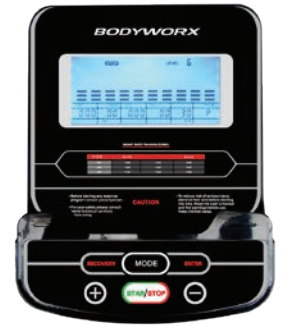

# FRONT DRIVE ELLIPTICALS | CARDIO

## 16" FRONT DRIVE ELLIPTICAL

CODE: EFX420

### Key Features

Resistance:	16 Levels Motorised System.
Console:	Blue backlit LCD display which show Time, Speed distance, Calories & Pulse.
Programs:	13x Pre-set + T.H.R + HRC + User + Watt + Bodyfat + Manual.
Stride Length:	16 Inches.
Cranks:	3 piece Crank.
Flywheel:	6KG.

### Other Features:

- Smart Phone & Tablet Holder.
- Adjustable Console Angle.